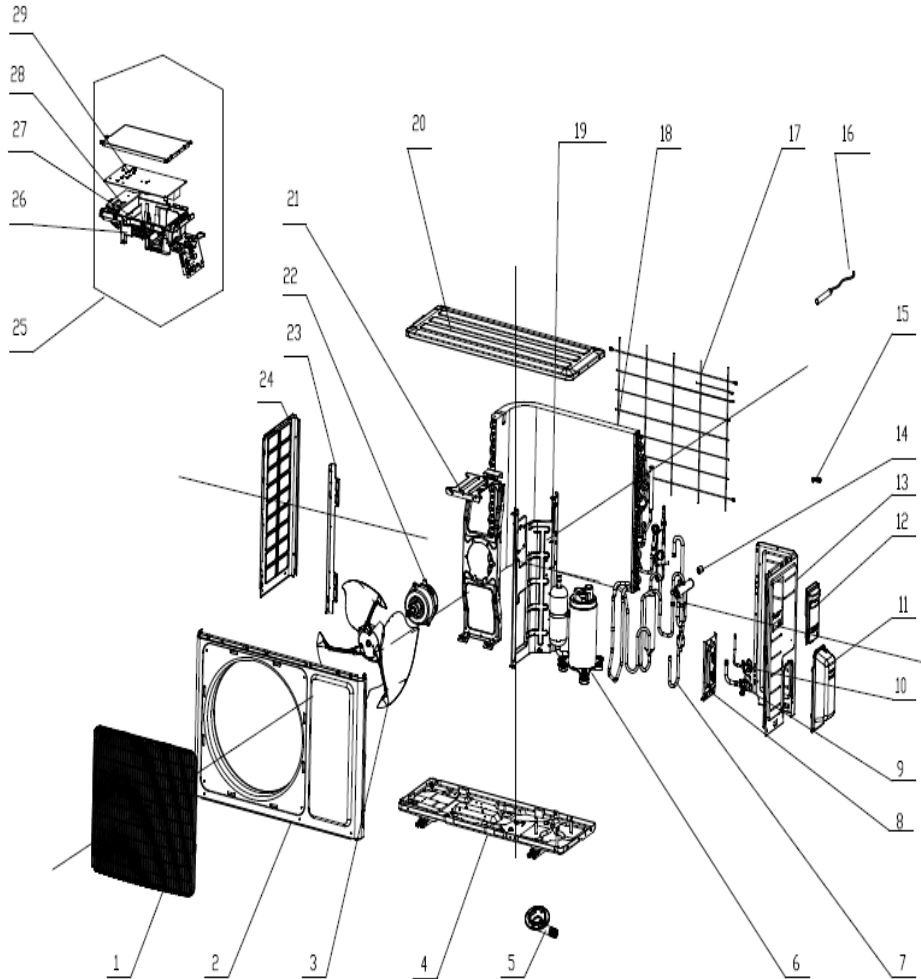

Exploded View

Product Model:GWH18QD-D3DNA6E/O

Product Code:CB427W02000

EV Chart:GWH18QDD3DNA6EO.BZ000000.20161201.pdf

NO.	Part Description	qty	Part Code
1	Front Grill	1	01473049
2	Front Panel Assy	1	0000030002401
3	Axial Flow Fan	1	10335008
4	Chassis Sub-assy	1	01700000093P
5	Drainage Connector	1	06123401
6	Compressor and Fittings	1	00105249G
7	4-Way Valve Assy	1	030152000291
8	Valve Support Assy	1	01715010P
9	Cut off Valve	1	071302392
10	Cut off Valve	1	0713506803
11	Valve Cover	1	22245002
12	Handle	1	26233053
13	Right Side Plate Assy	1	0130329202
14	Magnet Coil	1	4300040045
15	Wiring Clamp	1	26115004
16	Temperature Sensor	1	3900030901
17	Rear Grill	1	01473043

18	Condenser Assy	1	01100200339
19	Clapboard Assy	1	01233153
20	Coping Sub-Assy	1	000051000017
21	Motor Support Sub-Assy	1	01703154
22	Fan Motor	1	1501506402
23	Condenser Support Plate	1	01173127
24	Left Side Plate	1	01305093P
25	Electric Box Assy	1	10000100288
26	Electric Box	1	20113027
27	Terminal Board	1	42010255
28	Radiator	1	49013060
29	Main Board	1	300027060398