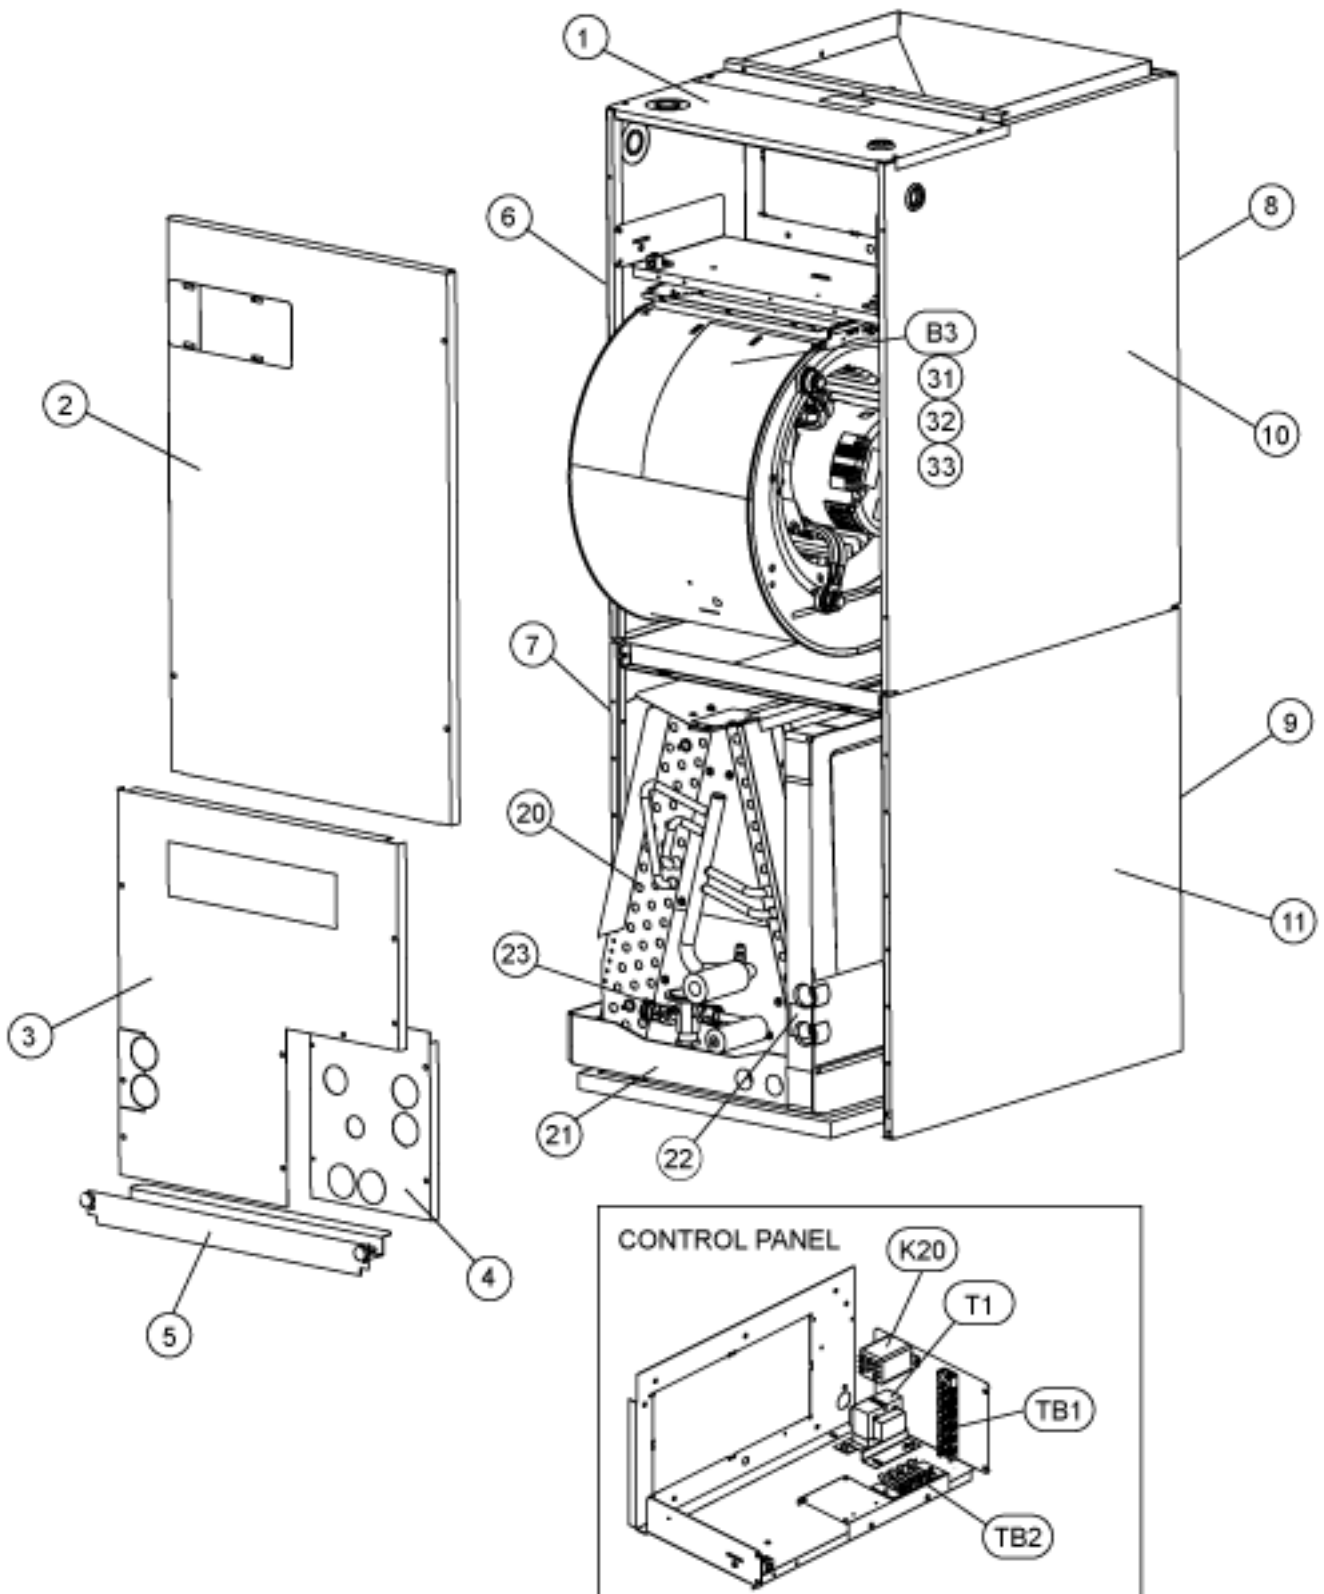

CB27UH / CBX27UH

CBX27UH-048-230				DASH/Revision # with Qty		
Key	Part Name	Part Number	Description	1	2	3
Category:CABINET PARTS						
1	CAP-CABINET	LB-107656GC	TOP CAP	1	1	1
10	WRAPPER	LB-107656FX	TOP-RIGHT	1	1	1
11	WRAPPER	LB-107656GB	BOTTOM-RIGHT	1	1	1
2	PANEL	LB-107656EG	BLOWER	1	1	1
3	PANEL	LB-107656GD	PLUMBING	1	1	1
4	PLATE	LB-107656DW	PATCH	1	1	1
5	PANEL	LB-107656DN	FILTER ACCESS W/SPACER	1	1	1
			FILTER-AIR"20"" X 24"" X 1""	1	1	1
	KIT-HARDWARE	LB-110418A	PKG OF 10 FOR FILTER DOOR	1	1	1
6	WRAPPER	LB-107656FW	TOP-LEFT	1	1	1
7	WRAPPER	LB-107656GA	BOTTOM-LEFT	1	1	1
8	WRAPPER	LB-107656FT	TOP-REAR	1	1	1
9	WRAPPER	LB-107656FY	BOTTOM-REAR	1	1	1
Category:COOLING PARTS						
20	COIL-INDOOR	LB-90287W	W/MANIFOLD	1	1	1
	SEAL-COIL	600374-01	FRONT-BOTTOM			1
	SEAL-COIL	600582-01	FRONT-TOP	1	1	1
	SEAL-COIL	LB-113504	FRONT-BOTTOM	1	1	
	SEAL-COIL	LB-88054	REAR	1	1	1
	SEAL-COIL	LB-88438	TOP	1	1	1
21	PAN-DRAIN	LB-90788D	DRAIN PAN	1	1	1
	CHANNEL	LB-88624	CONDENSATE	2	2	2
	CHANNEL	LB-88628	DRAIN	1	1	1
22	PAN-DRAIN	93J6001	(HORIZONTAL)	1	1	1